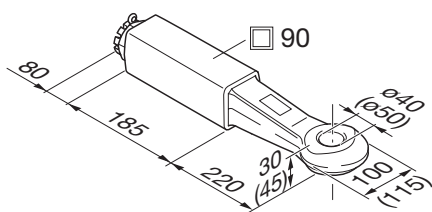

40 mm DIN 74054-40 Zugösen / Towing eyes

Auswahltabelle / Selection table

Artikel-Nr. / Order No.	ϕ (mm)	h x b (mm)	l (mm)	D (kN)	Dc (kN)	S (kg)	EG (e1)
ROE57260	40	40 x 40	110	18,0	18,0	180,0	✓
ROE57262	40	50 x 40	110	25,0	25,0	250,0	✓
ROE57264	40	50 x 50	110	70,0	50,0	500,0	✓
ROE57268	40	65 x 55	125	125,0	66,0	900,0	✓
ROE57270	40	65 x 60	125	125,0	74,0	1000,0	✓
ROE57272	50	65 x 60	170	190,0	90,0	1000,0	✓

40 mm DIN 74054-40 50 mm DIN 74053-50 Zugösen / Towing eyes

Auswahltabelle / Selection table

Artikel-Nr. / Order No.	ϕ (mm)	D (kN)	Dc (kN)	S (kg)	EG (e1)
ROE57318	40	125,0	74,0	1000,0	✓
ROE57321	50	190,0	90,0	1000,0	✓