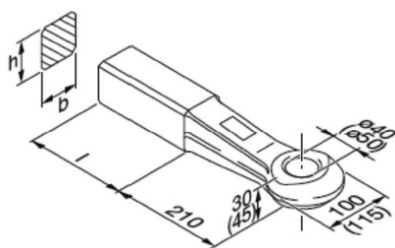

40 mm DIN 74054-40 Zugösen / Towing eyes

Auswahltabelle / Selection table

Artikel-Nr. / Order No.	ϕ (mm)	h x b (mm)	l (mm)	D (kN)	Dc (kN)	S (kg)	EG (e1)
ROE57260	40	40 x 40	110	18,0	18,0	180,0	✓
ROE57262	40	50 x 40	110	25,0	25,0	250,0	✓
ROE57264	40	50 x 50	110	70,0	50,0	500,0	✓
ROE57268	40	65 x 55	125	125,0	66,0	900,0	✓
ROE57270	40	65 x 60	125	125,0	74,0	1000,0	✓
ROE57272	50	65 x 60	170	190,0	90,0	1000,0	✓

40 mm DIN 74054-40 50 mm DIN 74053-50 Zugösen / Towing eyes

Auswahltabelle / Selection table

Artikel-Nr. / Order No.	ϕ (mm)	D (kN)	Dc (kN)	S (kg)	EG (e1)
ROE57318	40	125,0	74,0	1000,0	✓
ROE57321	50	190,0	90,0	1000,0	✓